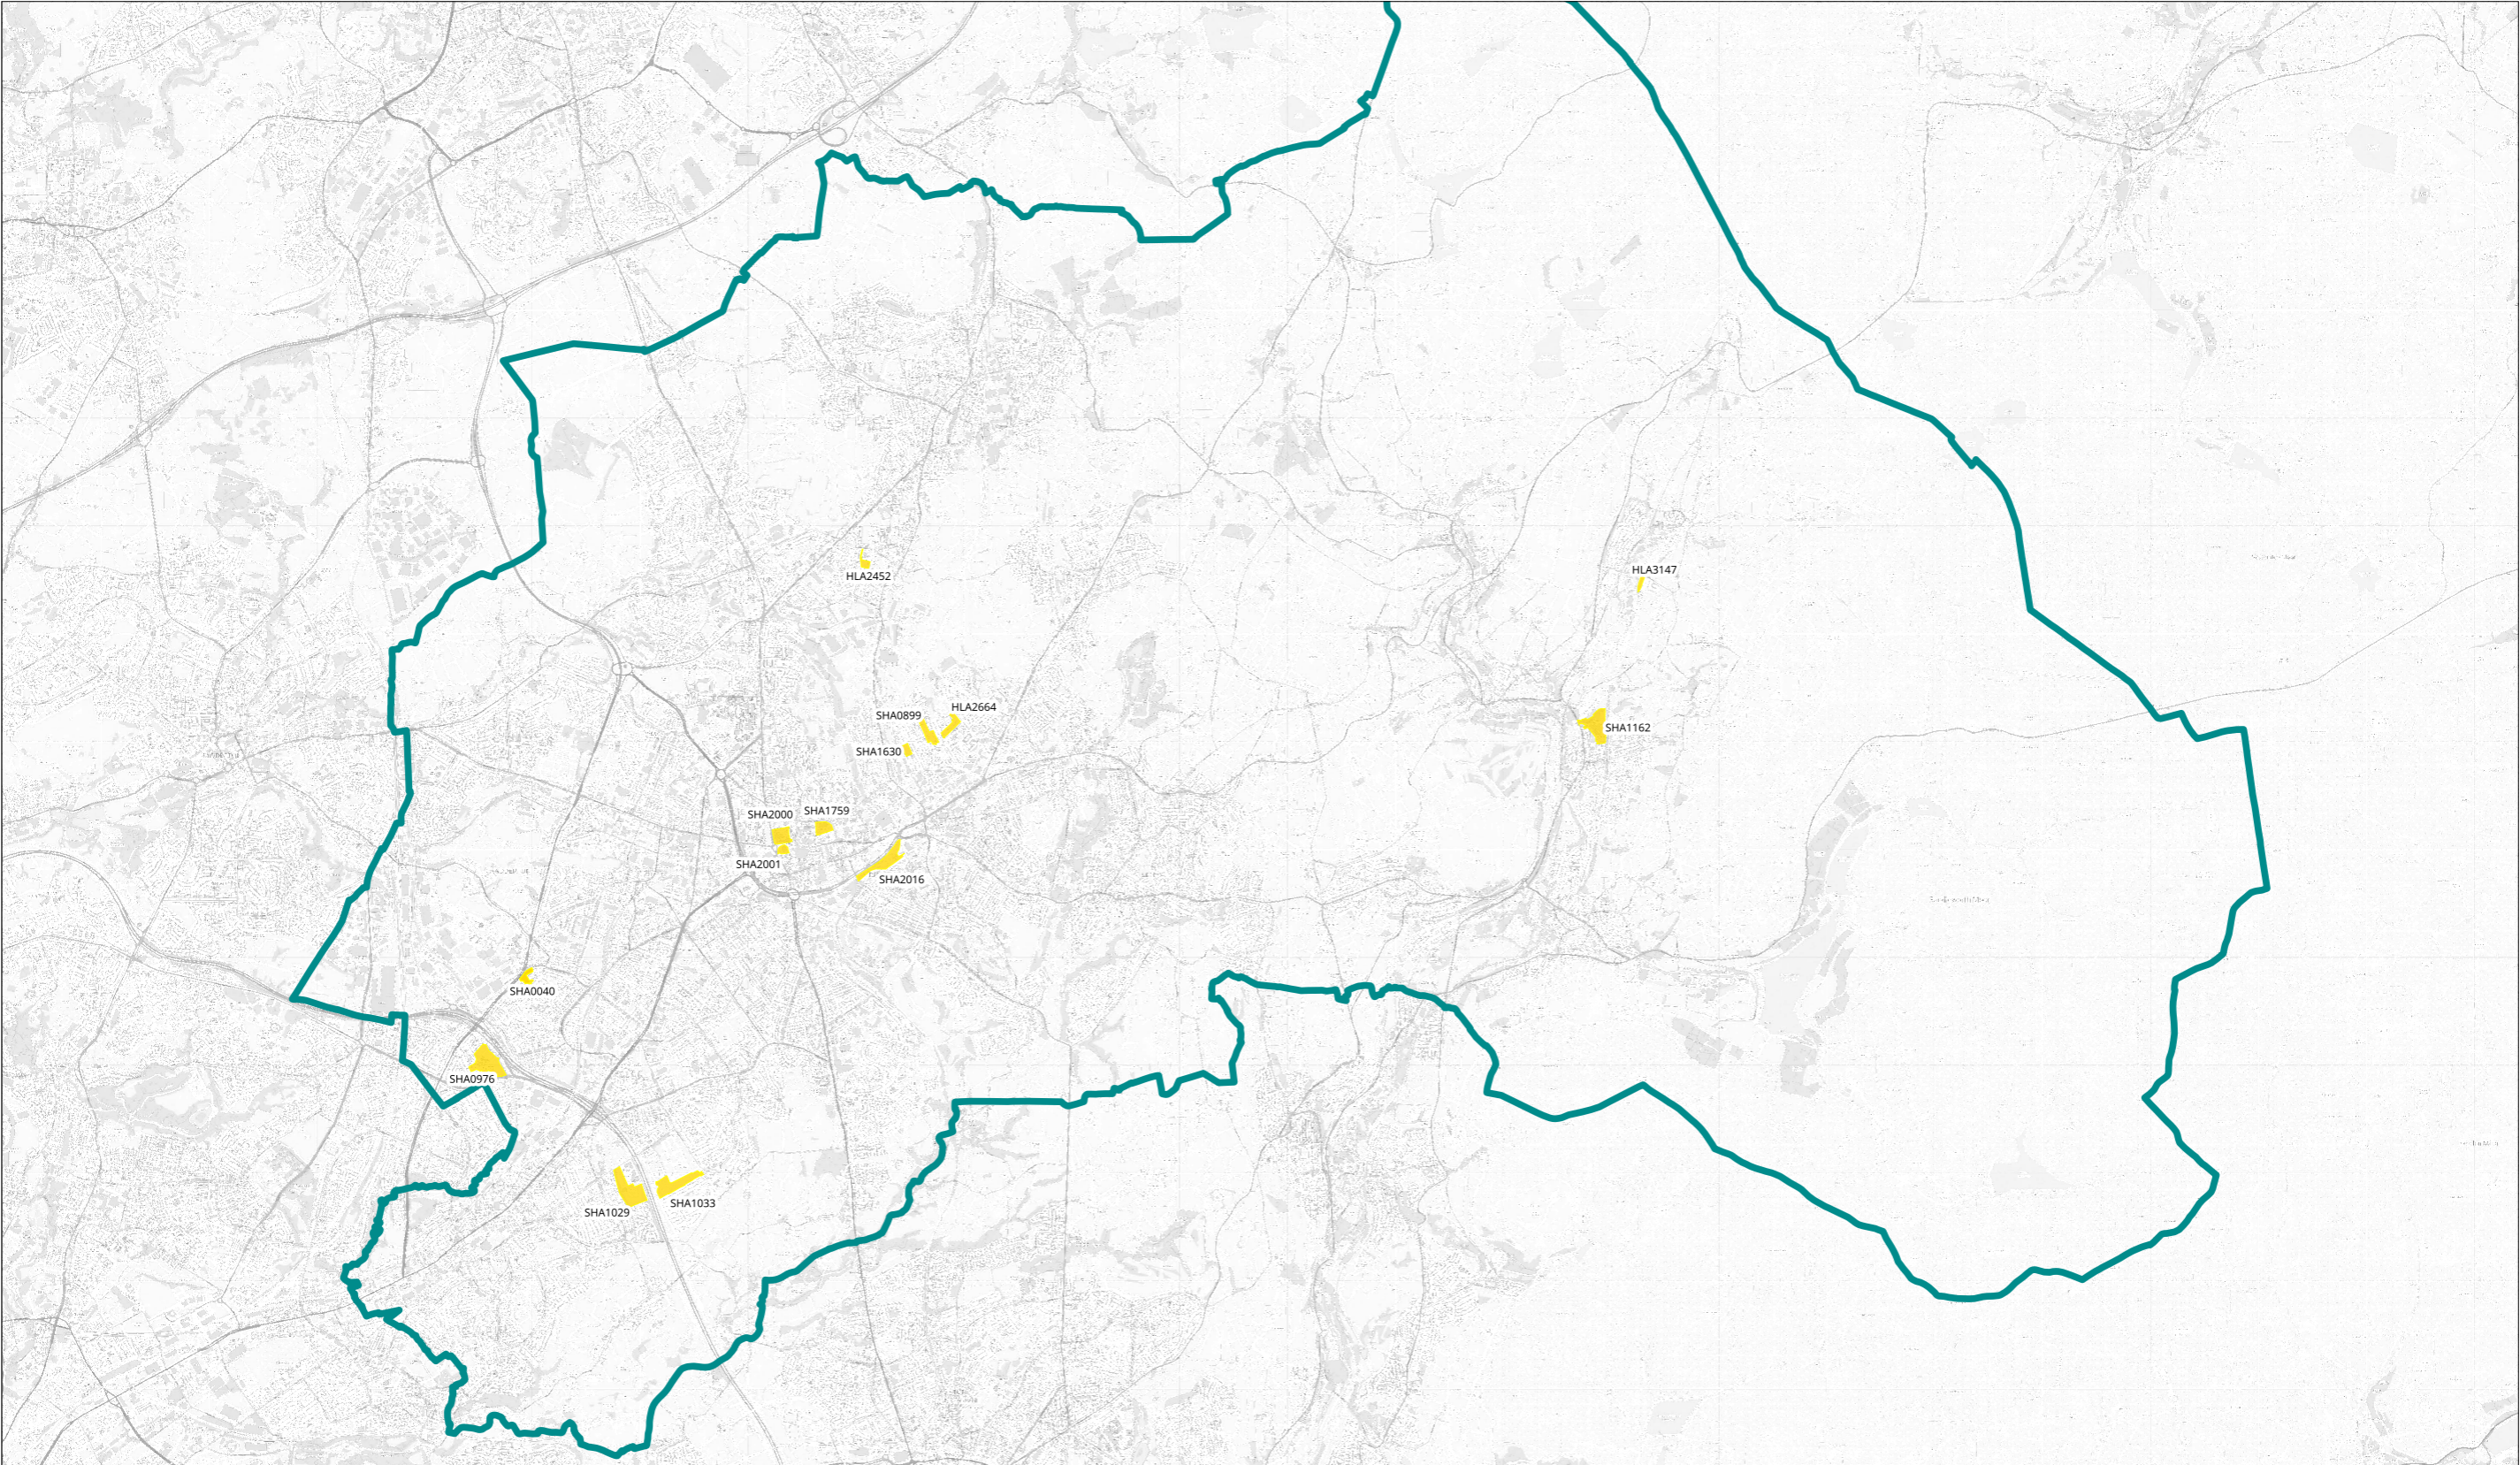

Boroughwide Housing Sites

Drawn by:	JR
Division:	
Drawing no:	To scale at A3
Date: 01:03:22	Scale: 1:62000

Oldham Council
Civic Centre
Level 3
West Street
Oldham
OL1 1UH